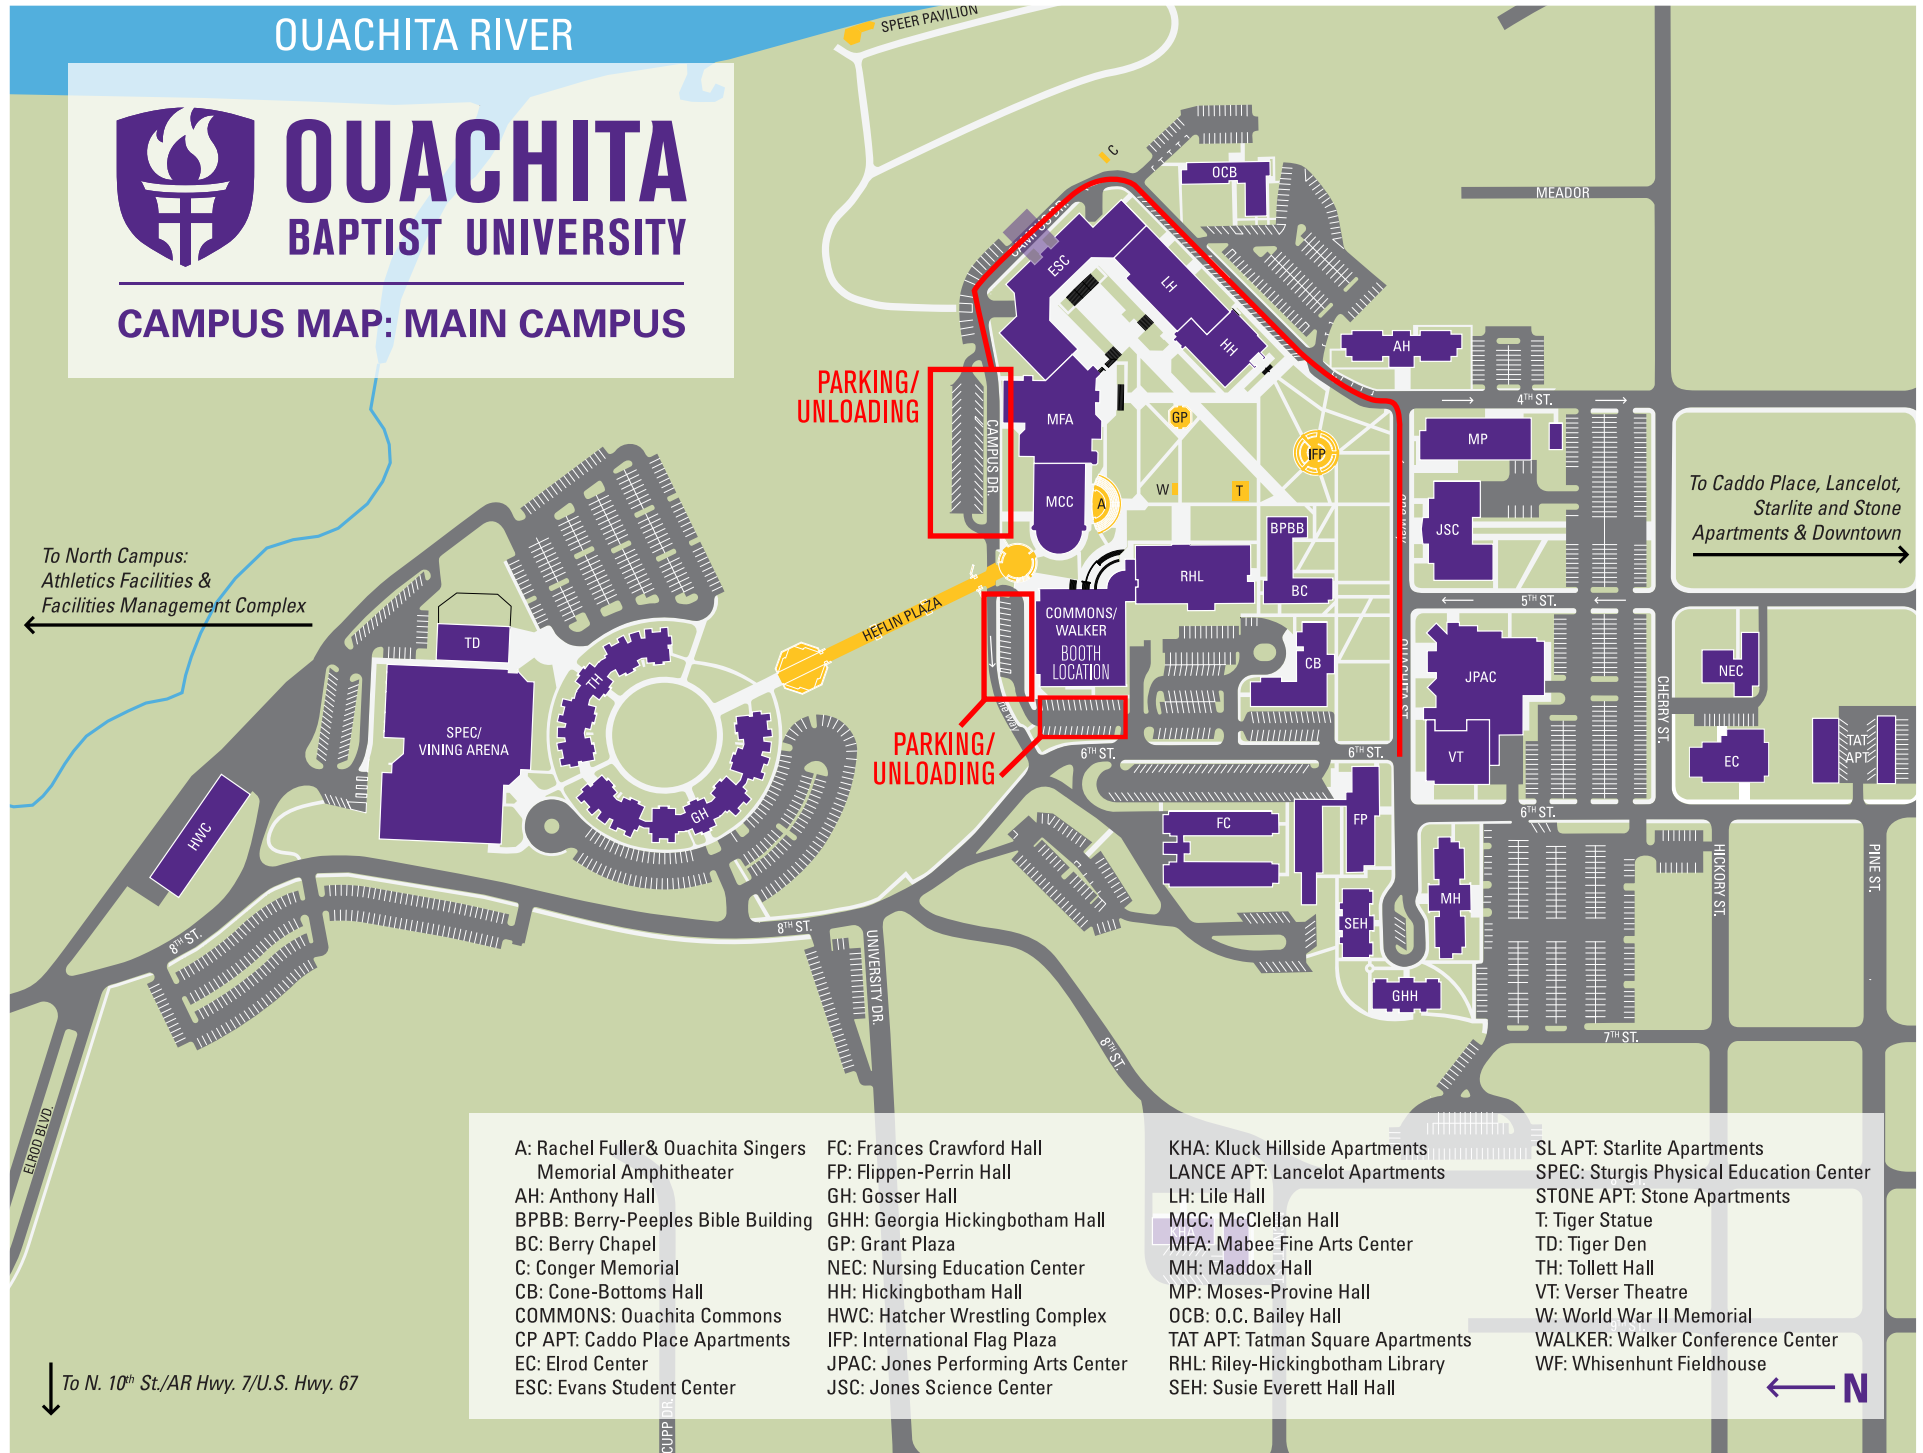

OUACHITA RIVER

OUACHITA BAPTIST UNIVERSITY

CAMPUS MAP: MAIN CAMPUS

PARKING/
UNLOADING

PARKING/
UNLOADING

To North Campus:
Athletics Facilities &
Facilities Management Complex

To Caddo Place, Lancelot,
Starlite and Stone
Apartments & Downtown

To N. 10th St./AR Hwy. 7/U.S. Hwy. 67

A: Rachel Fuller & Ouachita Singers Memorial Amphitheater
 AH: Anthony Hall
 BPBB: Berry-Peoples Bible Building
 BC: Berry Chapel
 C: Conger Memorial
 CB: Cone-Bottoms Hall
 COMMONS: Ouachita Commons
 CP APT: Caddo Place Apartments
 EC: Elrod Center
 ESC: Evans Student Center

FC: Frances Crawford Hall
 FP: Flippen-Perrin Hall
 GH: Gosser Hall
 GPBB: Georgia Hickingbotham Hall
 GP: Grant Plaza
 NEC: Nursing Education Center
 HH: Hickingbotham Hall
 GHH: Hatcher Wrestling Complex
 IFP: International Flag Plaza
 JPAC: Jones Performing Arts Center
 JSC: Jones Science Center

SL APT: Starlite Apartments
 SPEC: Sturgis Physical Education Center
 STONE APT: Stone Apartments
 T: Tiger Statue
 TD: Tiger Den
 TH: Tollett Hall
 VT: Verser Theatre
 W: World War II Memorial
 WALKER: Walker Conference Center
 WF: Whisenhunt Fieldhouse